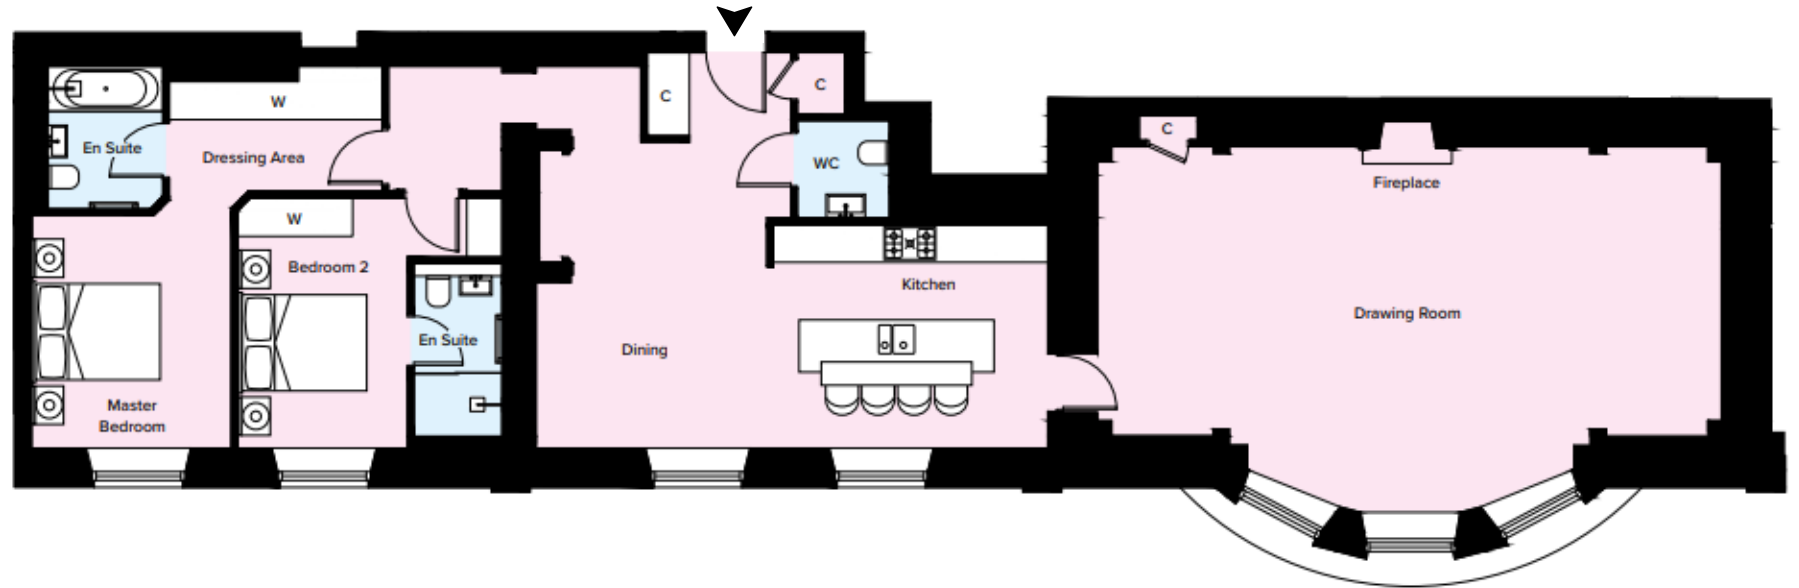

HAREFIELD PLACE
GEORGIAN MANSION

APARTMENT 3
2 BEDROOM
GROUND FLOOR

ROOM DIMENSIONS

Kitchen/Dining	5.90m x 8.00m	19' 4" x 26' 2"
Drawing Room	5.70m x 9.70m	18' 7" x 31' 8"
Master Bedroom	3.60m x 3.10m	11' 8" x 10' 2"
Bedroom 2	3.90m x 2.60m	12' 8" x 8' 5"
Total Area	145 sq m	1,564 sq ft

GROUND FLOOR

Floor plans shown are not to scale and ratio may differ to other plans in this document.
Apartment layouts are for guidance only. All dimensions are subject to change.